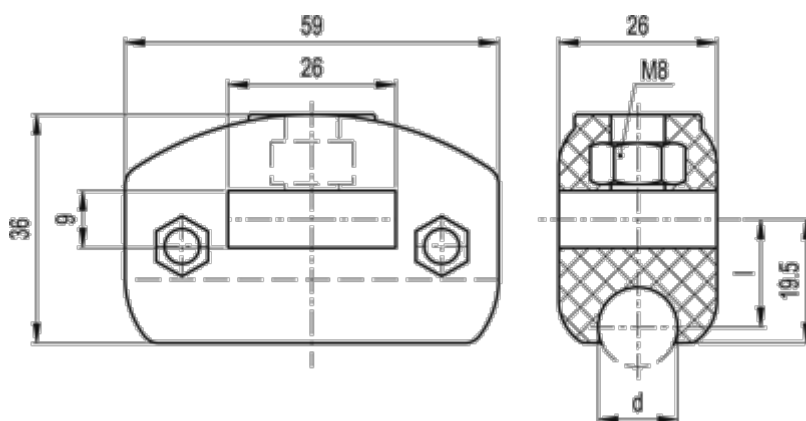

# Data Sheet

Article number: 2310419788  
Description: E+G Guide rail clamp  
MPG-C-10

## Measures

d = 10  
l = 15  
Weight (g) = 45